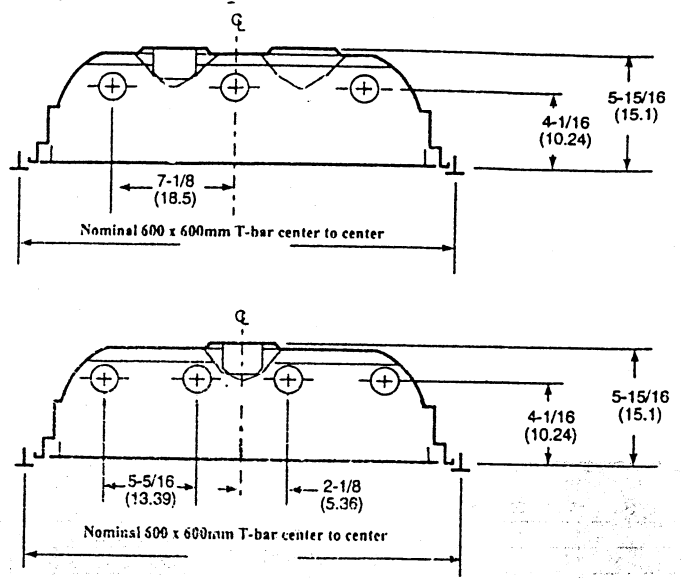

## MOUNTING DATA

Fixtures not suitable for end-to-end row mounting. Over-all fixture length is 609.6 mm.

## DIMENSIONS

Inches (centimeters). Subject to change without notice.