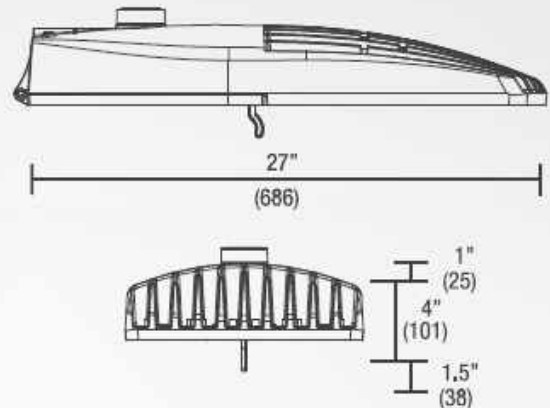

AUTOBAHN KEY FEATURES

- Replaces up to 200W HPS street lights
- Latest LED technology and optimized lenses result in up to 50% energy savings over HPS
- Acuity surge protection device (SPD) provides ANSI/IEEE C62.41 Class C protection
- Die – Cast trigger latch on door and tool – less PEC receptacle make installation easy
- Standard correlated color temperature (CCT) is 4000K; 3000K and 5000K available

AUTOBAHN FIXTURE SPECIFICATIONS

Length: 27" (686) Width: 13" (330)
Height: 6-1/2" (164) Weight: 26 lbs (11.8 Kg)
EPA: 0.9 sq ft

All dimensions are shown in inches (Millimeters) unless otherwise noted.

DIMENSIONS

Effective Projected Area (EPA):
The EPA for the ATB1 is 0.9 sq. ft.
Approx. Wt. = 26 lbs.

AUTOBAHN

LIGHTING FOR ROADWAY NEEDS

AUTOBAHN PERFORMANCE FACTS

Input watts	37, 72, 75, 146
Lumen Output	2650 – 12730
Lumens per Watt	62 – 100
CCT (Color Temp)	3000K, 4000K, 5000K
CRI (Color index)	64 – 84 (Varies by CCT)
Rated Life	60,000 hours L85 at 25°C / 50,000 hours L85 at 40°C
Voltage	120V, MVOLT (120-277V), 347V, 480V
Operating Temperature	-40° to +50°C
IP Rating	IP65 (Light Engine Only)
Controls	Optional

30	350	37	R2	2652	72	3262	88	3542	96	
			R3	2716	73	3400	92	3634	98	
	525	55	R2	3697	67	4596	84	4789	87	
			R3	3786	69	4864	88	5083	92	
	700	74	R2	4679	63	6034	82	6257	85	
			R3	4776	65	5838	79	6435	87	
60	350	71	R2	5240	74	6598	93	6958	98	
			R3	5370	76	6719	95	7167	101	
	525	105	R2	7223	69	9050	86	9574	91	
			R3	7445	71	9195	88	9991	95	
	700	144	R2	9243	64	11756	82	12,290	85	
			R3	9444	66	11983	83	12,730	88	